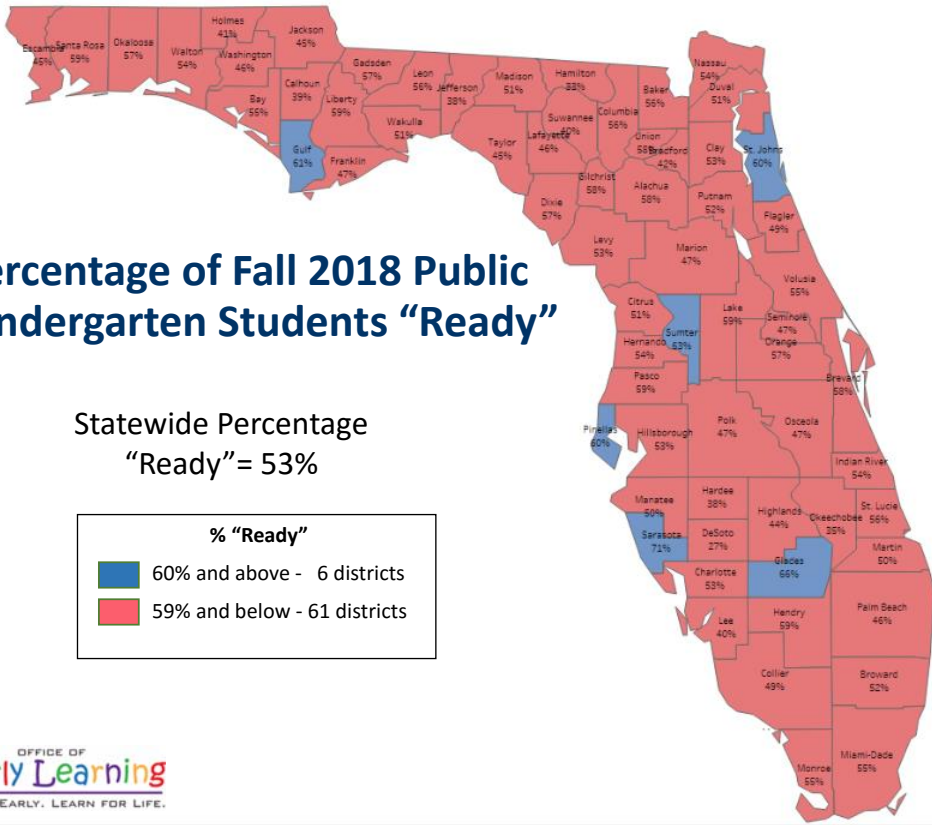

# Kindergarten Readiness by County

## Percentage of Fall 2018 Public Kindergarten Students "Ready"

Statewide Percentage  
"Ready" = 53%